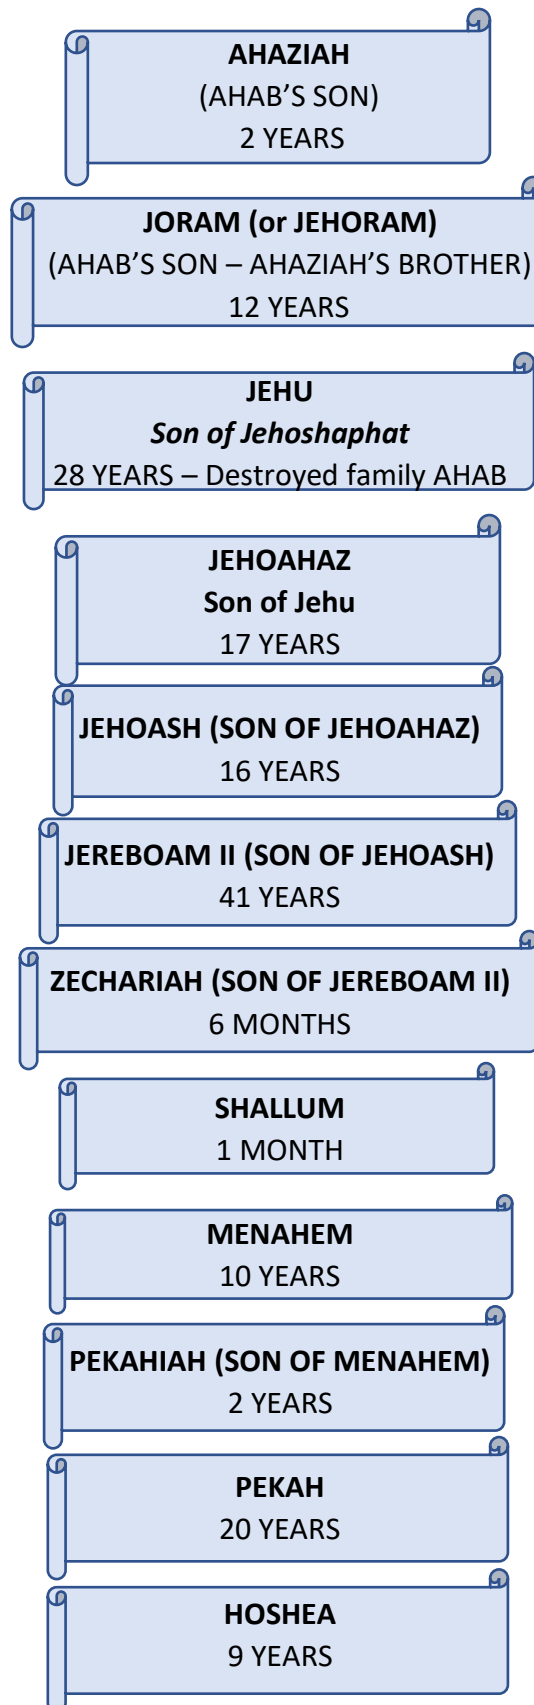

2 KINGS

ISRAEL – NORTH – 10 TRIBES

PROPHET ELIJAH

PROPHET ELISHA

JUDAH - SOUTH – 2 TRIBES

JEHOSHAPHAT
25 YEARS – GOOD

JEHORAM
MARRIED AHAB'S DAUGHTER
8 YEARS - EVIL

AHAZIAH (*Descendant of Omri*)
1 YEAR – EVIL

QUEEN ATHALIAH
7 YEARS – EVIL

JOASH - child King
40 YEARS – GOOD

AMAZIAH
29 YEARS – GOOD

UZZIAH
52 YEARS - GOOD

JOTHAM
16 YEARS - GOOD

AHAZ
16 YEARS - EVIL

HEZEKIAH
29 YEARS - GOOD

JUDAH – AFTER ISRAEL'S 10 TRIBES WERE LOST

MANASSEH
55 YEARS - EVIL

AMON
2 YEARS - EVIL

JOSIAH – child King
31 YEARS - GOOD

JEHOAHAZ
3 MONTHS - EVIL

JEHOIAKIM
11 YEARS - EVIL

JEHOIACHIN
3 MONTHS - EVIL

ZEDEKIAH
11 YEARS - EVIL

587 BC